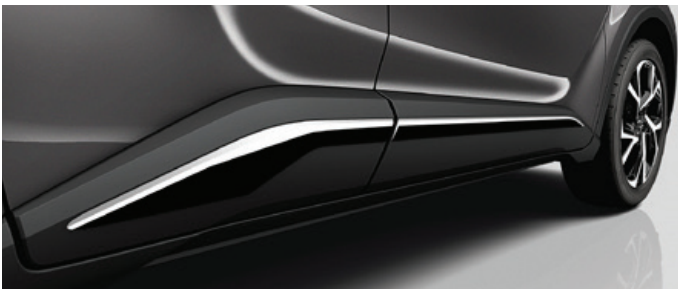

C-HR STYLE PACK

€446.00

SIDE GARNISH

Contoured to integrate smoothly with the side of your car and create a powerful low profile appearance.

REAR GARNISH

With a smart chrome finish to add an extra element of style to your car's boot.