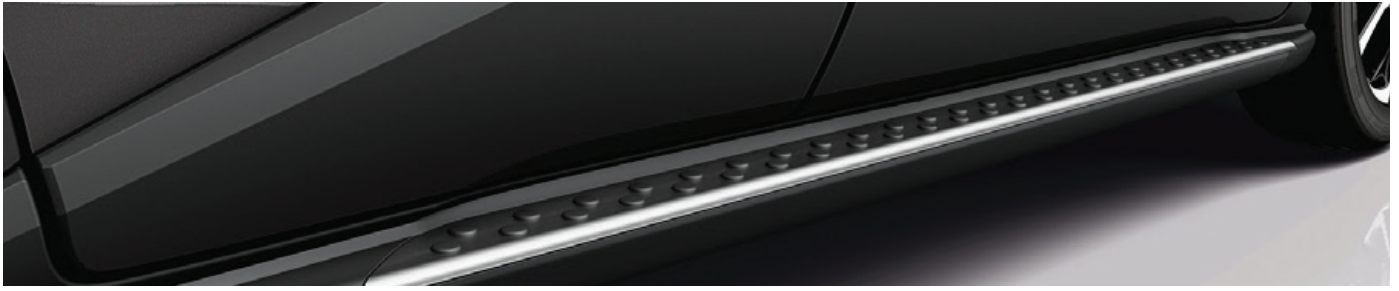

SIDE STEPS

€1,050.00

STAINLESS STEEL SIDE STEPS*

Made in stainless steel, the Toyota side steps add an extra element of visual appeal to your vehicle. *Cannot be fitted in conjunction with mud guards.